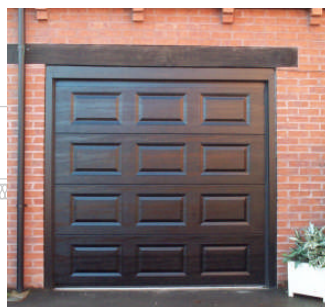

THERMALEX 403

Sectional Overhead Door

SPECIFICATION:-

The 40mm thick 'Georgian Style' wood grain door panels are constructed from galvanised steel sheets bonded together with CFC free polyurethane foam.

Thermal 'U' values are:-

Individual Solid panels	0.6W/m²k
Full Solid	0.9W/m²k
With windows / pass door	1.0W/m²k
With windows & pass door	1.1W/m²k

OPERATION:-

Manual operation is by means of push up and pull down. Each door can be easily opened by hand due to the precise counter balance of the door springs. An internal shoot bolt is provided as standard for locking. All manually operated doors are fitted with a recessed lifting handle.