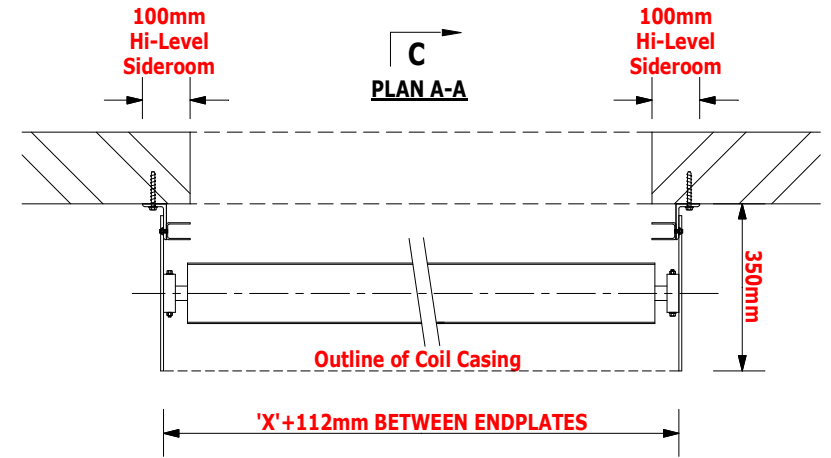

SECTION C-C

480mm HEADROOM

Polyester Powder Coat Finish
COLOUR:-

Manual Operation (Push Up / Pull Down)

Activation by Fusible Link (68 °C)

PLEASE DO NOT SCALE

ADVANCED DOORS LTD.

Park Mill Way
Clayton West Ind. Est.
Clayton West
Huddersfield
West Yorkshire
HD8 9XJ

DRAWING NUMBER

REV

DATE

DRAWN

CHECKED