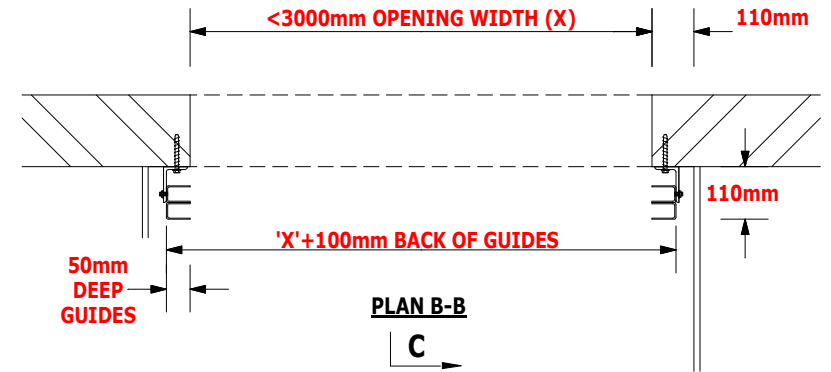

SECTION C-C

480mm HEADROOM

Polyester Powder Coat Finish
COLOUR:-

Manual Operation (Push Up / Pull Down)

Activation by Fusible Link (68 °C)

PLEASE DO NOT SCALE

ADVANCED DOORS LTD.

Park Mill Way
Clayton West Ind. Est.
Clayton West
Huddersfield
West Yorkshire
HD8 9XJ

DRAWING NUMBER

REV

DATE

DRAWN

CHECKED